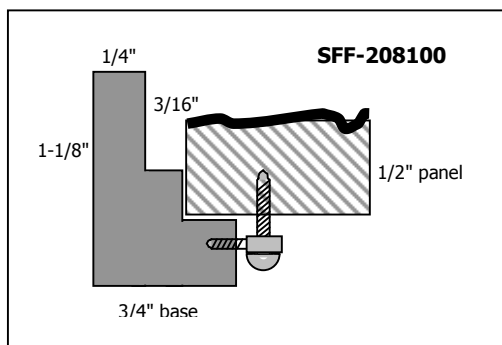

Designs Ink Stepped Float Frame Kits™

for Paintings on Hardboard and Panels

Designs Ink . 785 Tucker Road . Suite G-183 . Tehachapi CA . <http://designsinkart.com> . P 661-821-2188 . F 661-821-2180
Designs Ink Float Frames™ are trademarked products

Designs Ink currently offers two **Stepped Float Frames**. Both are made of raw basswood and are sold unfinished as an economy alternative to our ready-to-hang float frame kits. They are fully sanded and ready to paint, stain and/or varnish. All Designs Ink **Float Frame Kits™** include horizontal screw eyes, vertical screws, and hanging hardware for display.

SFF-208100 – 1-1/8" small unfinished, sanded basswood moulding for maximum 1/2" wood panel, MDF or hardboard

SFF-208200 – 1-3/4" medium unfinished, sanded basswood moulding for maximum 3/4" wood panel or birch cradle

These versatile, economy unfinished frames are ready to be painted or stained then sealed for display use. Both require horizontal eye or L-bracket mounting. Hardware is included in kit pricing. Other finished step profiles will be added in time.

Custom frame sizes available upon request.

Special orders for raw, sanded, or stained profiles in basswood, cherry and maple are available. Call for pricing. Unfinished length moulding is available in 4' legs only, and will make a frame for a 10x10" panel.

for Art panel or cradle size	6x6"	8x8"	10x10"	12x12"	14x14"	16x16"
SFF-208100						
Sanded Basswood Step Float Frame Kit	40.00	50.00	60.00	70.00	80.00	90.00
Unfinished Frame Only	35.00	40.00	50.00	60.00	70.00	80.00
4' Moulding - Length Only			40.00			
1/2" Birch Plywood	1.00	1.75	2.50	3.75	5.00	6.50
SFF-208200						
Sanded Basswood Step Float Frame Kit	45.00	55.00	65.00	75.00	85.00	95.00
Unfinished Frame Only	40.00	50.00	60.00	70.00	80.00	90.00
4' Moulding - Length Only			45.00			
3/4" Birch Plywood	1.25	2.00	3.00	4.50	6.00	7.75

Ordering and Shipping

Charge card orders may be taken over the phone at **661-821-2188**, emailed to info@designsinkart.com or faxed to **661-821-2180**. An 8.25% California sales tax will be charged if there is no resale certificate. If resale applies, a California Resale Certificate must be received with the order and is available from Designs Ink. All orders will be shipped USPS Priority or UPS ground FOB Tehachapi, CA and will be verified prior to final charge.