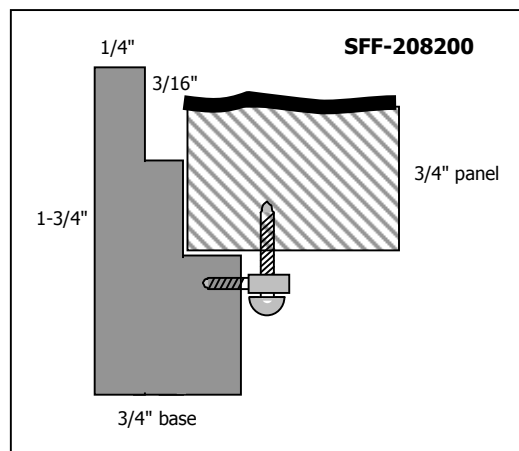

Custom frame sizes available upon request.

Special orders for raw, sanded, or stained profiles in basswood, cherry and maple are available. Call for pricing. Unfinished length moulding is available in 4' legs only, and will make a frame for a 10x10" panel.