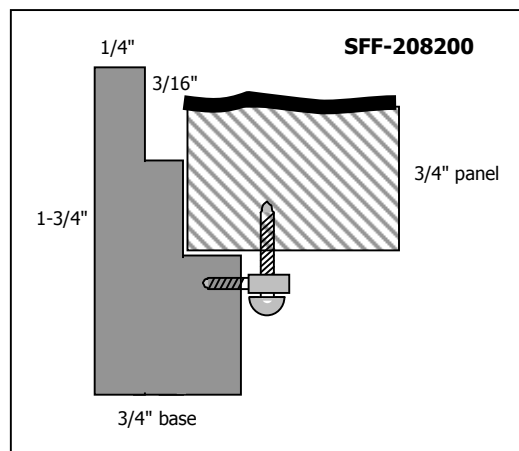

Designs Ink Stepped Float Frame Kits™

for Paintings on Hardboard and Panels

Designs Ink . 785 Tucker Road . Suite G-183 . Tehachapi CA . <http://designsinkart.com> . P 661-821-2188 . F 661-821-2180
Designs Ink Float Frames™ are trademarked products

Designs Ink currently offers two **Stepped Float Frames**. Both are made of raw basswood and are sold unfinished as an economy alternative to our ready-to-hang float frame kits. They are fully sanded and ready to paint, stain and/or varnish. All Designs Ink **Float Frame Kits™** include horizontal screw eyes, vertical screws, and hanging hardware for display.

SFF-208100 – 1-1/8" small unfinished, sanded basswood moulding for maximum 1/2" wood panel, MDF or hardboard

SFF-208200 – 1-3/4" medium unfinished, sanded basswood moulding for maximum 3/4" wood panel or birch cradle

These versatile, economy unfinished frames are ready to be painted or stained then sealed for display use. Both require horizontal eye or L-bracket mounting. Hardware is included in kit pricing. Other finished step profiles will be added in time.

Custom frame sizes available upon request.

Special orders for raw, sanded, or stained profiles in basswood, cherry and maple are available. Call for pricing. Unfinished length moulding is available in 4' legs only, and will make a frame for a 10x10" panel.

for Art panel or cradle size	6x6"	8x8"	10x10"	12x12"	14x14"	16x16"
SFF-208100						
Sanded Basswood Step Float Frame Kit	40.00	50.00	60.00	70.00	80.00	90.00
Unfinished Frame Only	35.00	40.00	50.00	60.00	70.00	80.00
4' Moulding - Length Only			40.00			
1/2" Birch Plywood	1.00	1.75	2.50	3.75	5.00	6.50
SFF-208200						
Sanded Basswood Step Float Frame Kit	45.00	55.00	65.00	75.00	85.00	95.00
Unfinished Frame Only	40.00	50.00	60.00	70.00	80.00	90.00
4' Moulding - Length Only			45.00			
3/4" Birch Plywood	1.25	2.00	3.00	4.50	6.00	7.75

Ordering and Shipping

Charge card orders may be taken over the phone at **661-821-2188**, emailed to info@designsinkart.com or faxed to **661-821-2180**. An 8.25% California sales tax will be charged if there is no resale certificate. If resale applies, a California Resale Certificate must be received with the order and is available from Designs Ink. All orders will be shipped USPS Priority or UPS ground FOB Tehachapi, CA and will be verified prior to final charge.