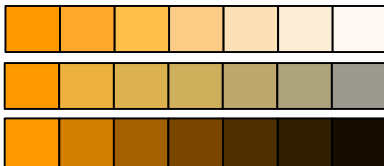

### I. Intro and Review - What is Gray?

Neutrals continues to dominate for 2018

Metallic Accents

Paint Colors of the Year

PPG = Black Flame

Glidden = Deep Onyx

Olympic = Black Magic

Dutch Boy = Sandstone

### II. Color Wheel Review and Theory

HUE: Name of pure color indicating position on wheel.

SHADE: Color plus black; darker than its normal value.

TINT: Color plus white; lighter than its normal value.

TOPE: Color plus gray.

NEUTRALS: Surface colors which do not reflect any single wavelength but ALL at once.

NEUTRAL GRAY: Three primaries mixed together; black plus white.

MONOCHROMATIC: One color with various values added of black, white and gray.

### III. Neutral Color Theory

Black, white and gray have always been neutrals, now brown is added

All tinted, toned and shaded colors are also neutrals

Comparison of red, blue, green color bases

*Bainbridge Neutrals Specifier*