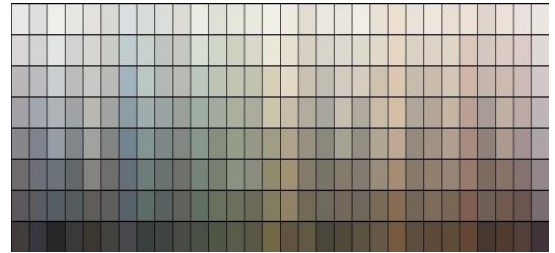

Neutrals in Home Décor

Gray Scale – monochromatic design
Pops of Color

Neutrals in Framing

White as a Neutral

White on white is museum appearance = neutral on neutral does the same
Asian theory states the blank white page is a complete work of art
Framed samples of traditional vs. contemporary designs

Black as a Neutral

Black mat designs with assorted accents
Tiered mats, fillets, floated art
Black/neutrals as a grounding for bright art

B&W photography

Pale grayed etching with pastel French panel

Metallic Neutral

IV. Neutral Monochromatic Palettes

Monochrome Color Wheel

As Hues and Tints
What's a Neutral?
Muted Tints and Toned Art

Monochromatic/Achromatic Samples

Grayed Color Tones in Art
Gray Monochrome Art
Brown Monochrome Art
Home Décor

Neutral Emphasis

Controlling the viewer's eye
Decorative paper neutrals
Painting, etching and limited edition

Neutrals + Texture

Replicating image texture with mats and moulding
Framed Samples