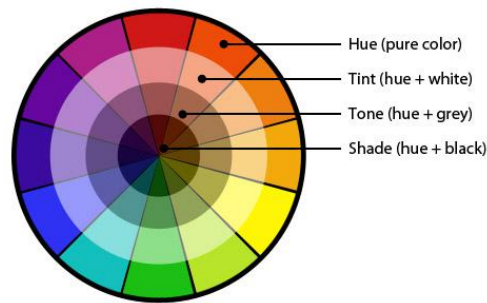

### I. Intro and Review - What is Gray?

Neutrals continues to dominate for 2018

Metallic Accents

Paint Colors of the Year

PPG = Black Flame

Glidden = Deep Onyx

Olympic = Black Magic

Dutch Boy = Sandstone

### II. Color Wheel Review and Theory

HUE: Name of pure color indicating position on wheel.

SHADE: Color plus black; darker than its normal value.

TINT: Color plus white; lighter than its normal value.

TOPE: Color plus gray.

NEUTRALS: Surface colors which do not reflect any single wavelength but ALL at once.

NEUTRAL GRAY: Three primaries mixed together; black plus white.

MONOCHROMATIC: One color with various values added of black, white and gray.

ACHROMATIC NEUTRALS: Colorless scheme of black, white and gray.